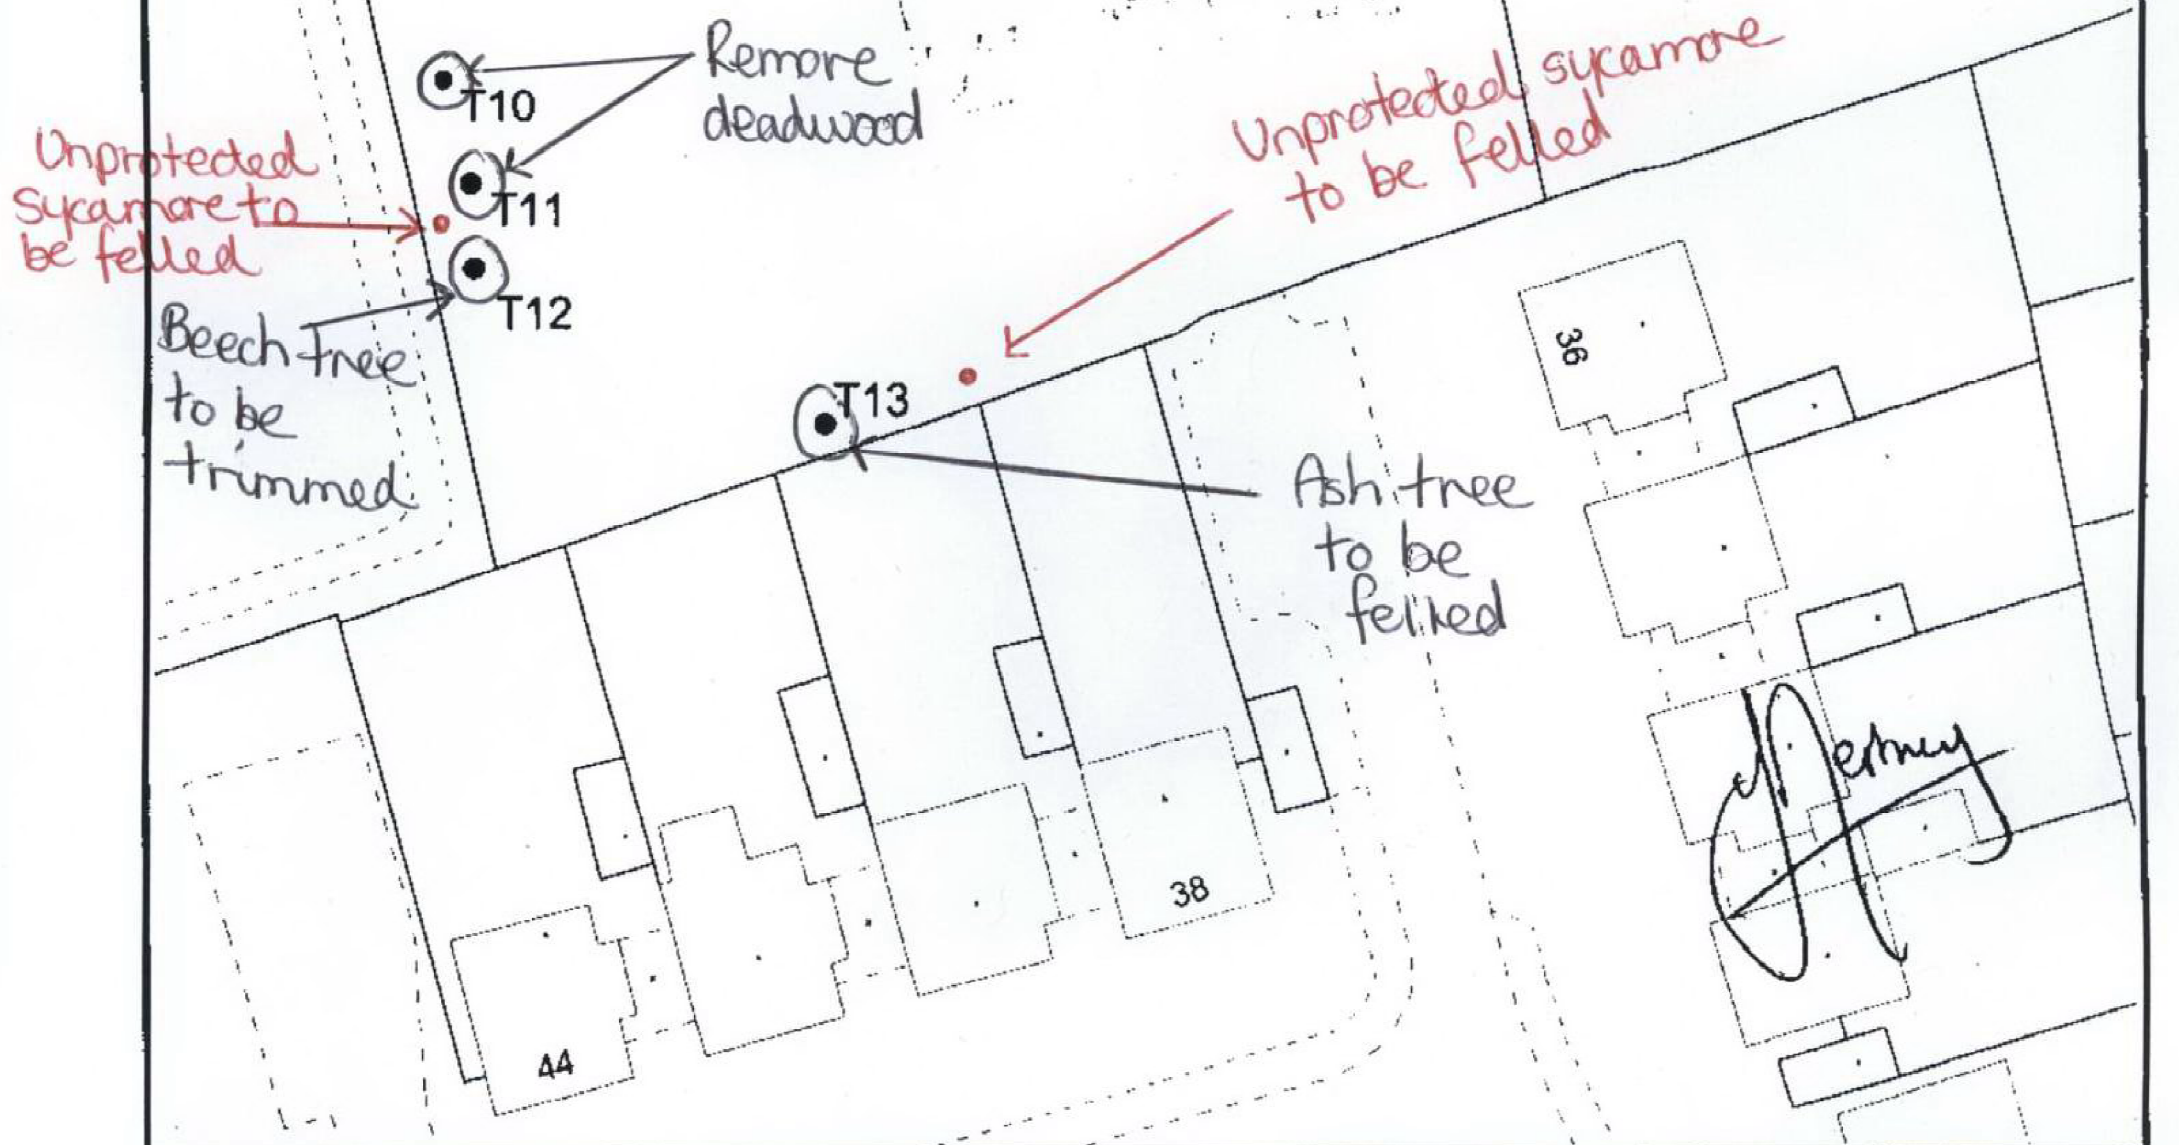

TPO NO. 601

- T1
- T2
- T3
- T4
- T5
- T6
- T7
- T8
- T9

The Old Rectory

STOCKTON-ON-TEES
BOROUGH COUNCIL
 Serving BILLINGHAM • STOCKTON • THORNTON • YARM • & AREA
Local services for local people

This map is reproduced from Ordnance Survey material with the permission of Ordnance Survey on behalf of the Controller of Her Majesty's Stationary Office. © Crown Copyright. Unauthorised reproduction infringes Crown Copyright and may lead to prosecution or civil proceedings.
 Stockton-on-Tees Borough Council LA 090 66L 2003

Title
 TPO 601 - The Old Rectory, Yarm 02/08/2005

Scale 1:500